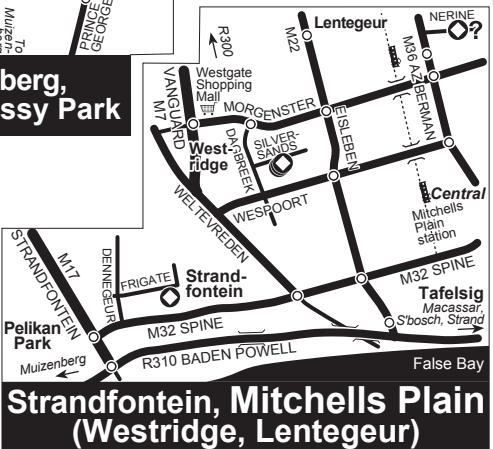

Key to detailed maps

(Maps distorted – use the general map above to judge distances)

To display your meeting accurately, please send the Western Cape address meetings list person the full address details at website@na.org.za. GPS co-ordinates welcome.

Cape Town Central

Sea Point, Camps Bay

Bonteheuwel, Bridgetown, Gatesville, Manenberg

Woodstock, Observatory, Claremont

Athlone, Lansdowne

Westlake, Lakeside, Muizenberg, Kalk Bay, Fish Hoek

Tokai, Constantia, Wynberg, Southfield, Heathfield, Grassy Park

Hout Bay

Somerset West

Strandfontein, Mitchells Plain (Westridge, Lenteguur)