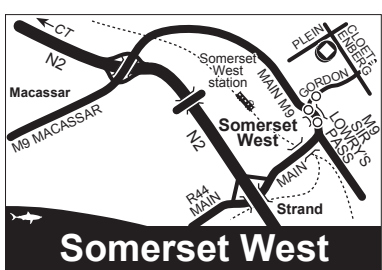

Key to detailed maps

(Maps distorted – use the general map above to judge distances)

To display your meeting accurately, please send the Western Cape address meetings list person the full address details at website@na.org.za. GPS co-ordinates welcome.

Cape Town Central

Sea Point, Camps Bay

Bonteheuwel, Bridgetown, Gatesville, Manenberg

Woodstock, Observatory, Claremont

Athlone, Lansdowne

Westlake, Lakeside, Muizenberg, Kalk Bay, Fish Hoek

Tokai, Constantia, Wynberg, Southfield, Heathfield, Grassy Park

Hout Bay

Somerset West

Strandfontein, Mitchells Plain (Westridge, Lenteguur)