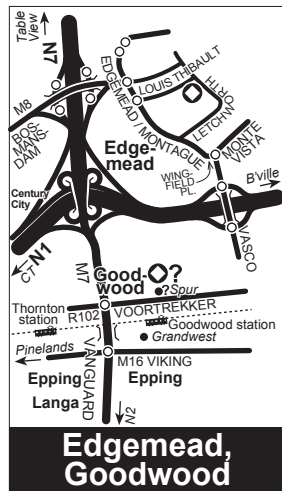

Key to detailed maps

(Maps distorted – use the general map above to judge distances)

To display your meeting accurately, please send the Western Cape address meetings list person the full address details at website@na.org.za. GPS co-ordinates welcome.

Cape Town Central

Sea Point, Camps Bay

Bonteheuwel, Bridgetown, Gatesville, Manenberg

Woodstock, Observatory, Claremont

Athlone, Lansdowne

Westlake, Lakeside, Muizenberg, Kalk Bay, Fish Hoek

Tokai, Constantia, Wynberg, Southfield, Heathfield, Grassy Park

Hout Bay

Somerset West

Strandfontein, Mitchells Plain (Westridge, Lenteguur)