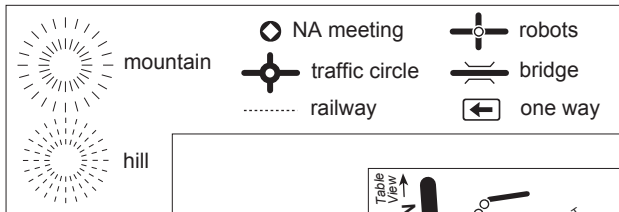

Key to detailed maps

(Maps distorted – use the general map above to judge distances)

To display your meeting accurately, please send the Western Cape address meetings list person the full address details at website@na.org.za. GPS co-ordinates welcome.