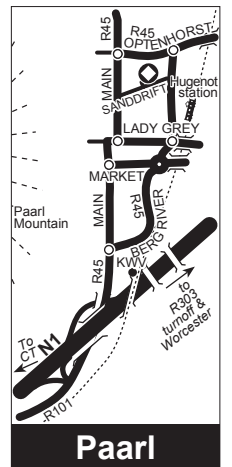

Key to detailed maps

(Maps distorted – use the general map above to judge distances)

To display your meeting accurately, please send the Western Cape address meetings list person the full address details at website@na.org.za. GPS co-ordinates welcome.

Cape Town Central

Sea Point, Camps Bay

Bonteheuwel, Bridgetown, Gatesville, Manenberg

Woodstock, Observatory, Claremont

Athlone, Lansdowne

Westlake, Lakeside, Muizenberg, Kalk Bay, Fish Hoek

Tokai, Constantia, Wynberg, Southfield, Heathfield, Grassy Park

Hout Bay

Somerset West

Strandfontein, Mitchells Plain (Westridge, Lenteguur)