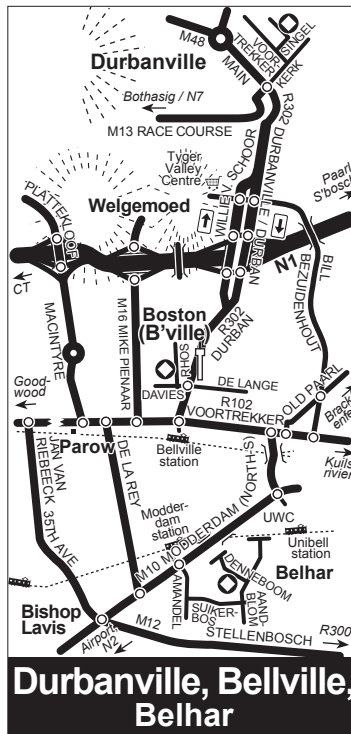

Key to detailed maps

(Maps distorted – use the general map above to judge distances)

To display your meeting accurately, please send the Western Cape address meetings list person the full address details at website@na.org.za. GPS co-ordinates welcome.

Cape Town Central

Sea Point, Camps Bay

Bonteheuwel, Bridgetown, Gatesville, Manenberg

Woodstock, Observatory, Claremont

Athlone, Lansdowne

Westlake, Lakeside, Muizenberg, Kalk Bay, Fish Hoek

Tokai, Constantia, Wynberg, Southfield, Heathfield, Grassy Park

Hout Bay

Somerset West

Strandfontein, Mitchells Plain (Westridge, Lenteguur)