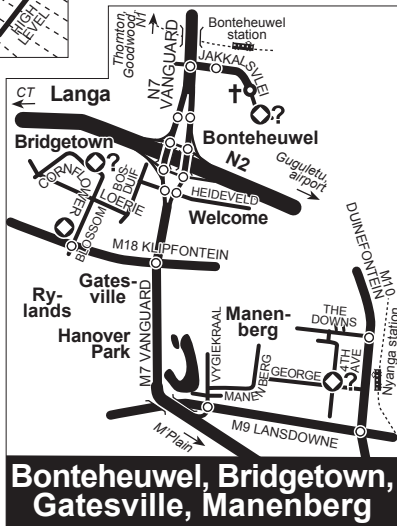

Key to detailed maps

(Maps distorted – use the general map above to judge distances)

To display your meeting accurately, please send the Western Cape address meetings list person the full address details at website@na.org.za. GPS co-ordinates welcome.

Cape Town Central

Sea Point, Camps Bay

Bonteheuwel, Bridgetown, Gatesville, Manenberg

Woodstock, Observatory, Claremont

Athlone, Lansdowne

Westlake, Lakeside, Muizenberg, Kalk Bay, Fish Hoek

Tokai, Constantia, Wynberg, Southfield, Heathfield, Grassy Park

Hout Bay

Somerset West

Strandfontein, Mitchells Plain (Westridge, Lenteguur)