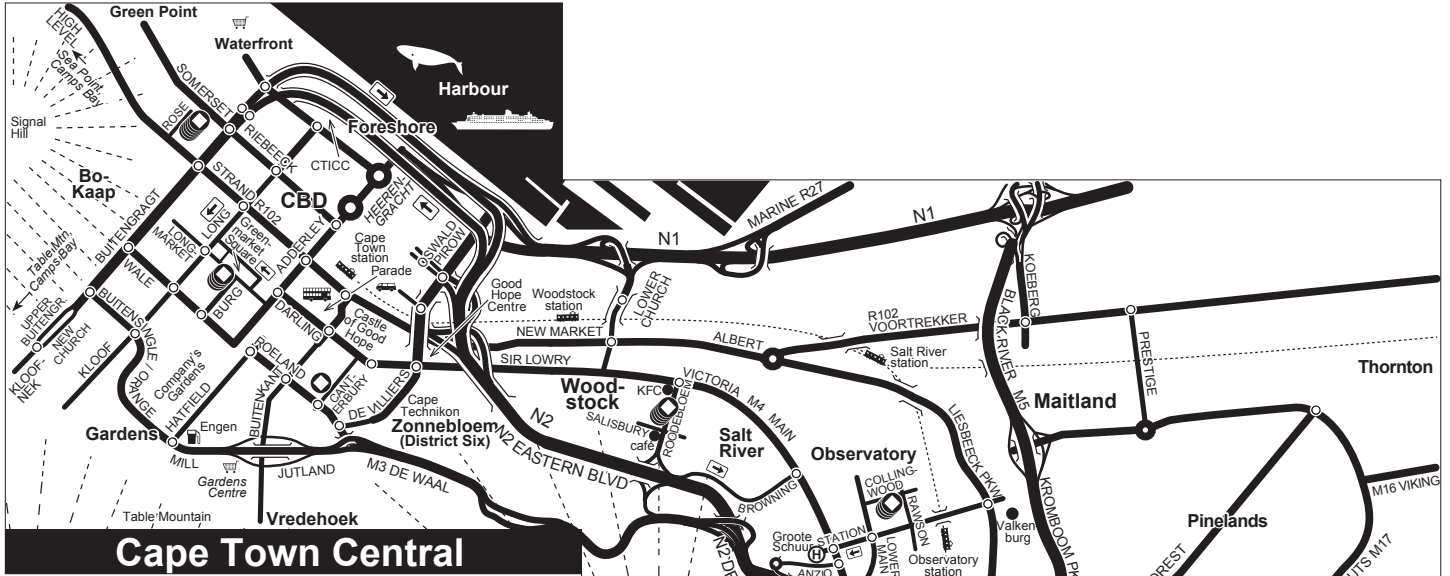

Key to detailed maps

(Maps distorted – use the general map above to judge distances)

To display your meeting accurately, please send the Western Cape address meetings list person the full address details at website@na.org.za. GPS co-ordinates welcome.

Cape Town Central

Sea Point, Camps Bay

Bonteheuwel, Bridgetown, Gatesville, Manenberg

Woodstock, Observatory, Claremont

Athlone, Lansdowne

Westlake, Lakeside, Muizenberg, Kalk Bay, Fish Hoek

Tokai, Constantia, Wynberg, Southfield, Heathfield, Grassy Park

Hout Bay

Somerset West

Strandfontein, Mitchells Plain (Westridge, Lenteguur)