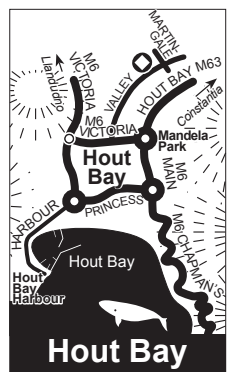

Key to detailed maps

(Maps distorted – use the general map above to judge distances)

To display your meeting accurately, please send the Western Cape address meetings list person the full address details at website@na.org.za. GPS co-ordinates welcome.

Cape Town Central

Sea Point, Camps Bay

Bonteheuwel, Bridgetown, Gatesville, Manenberg

Woodstock, Observatory, Claremont

Athlone, Lansdowne

Westlake, Lakeside, Muizenberg, Kalk Bay, Fish Hoek

Tokai, Constantia, Wynberg, Southfield, Heathfield, Grassy Park

Hout Bay

Somerset West

Strandfontein, Mitchells Plain (Westridge, Lenteguur)