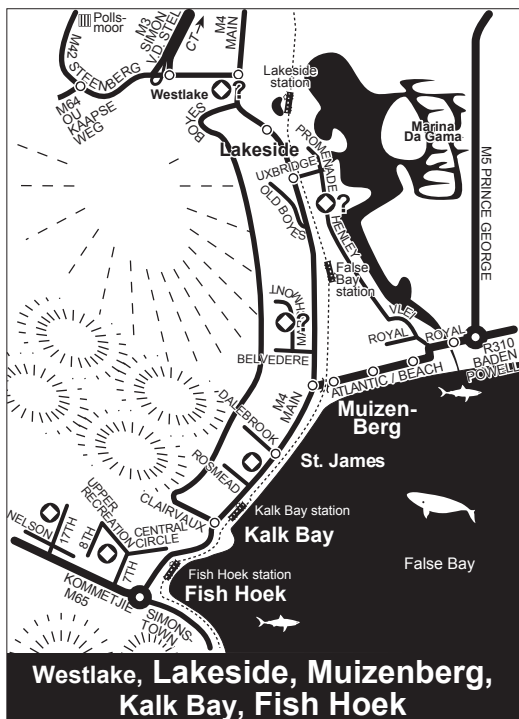

Key to detailed maps

(Maps distorted – use the general map above to judge distances)

To display your meeting accurately, please send the Western Cape address meetings list person the full address details at website@na.org.za. GPS co-ordinates welcome.

Cape Town Central

Sea Point, Camps Bay

Bonteheuwel, Bridgetown, Gatesville, Manenberg

Woodstock, Observatory, Claremont

Athlone, Lansdowne

Westlake, Lakeside, Muizenberg, Kalk Bay, Fish Hoek

Tokai, Constantia, Wynberg, Southfield, Heathfield, Grassy Park

Hout Bay

Somerset West

Strandfontein, Mitchells Plain (Westridge, Lenteguur)