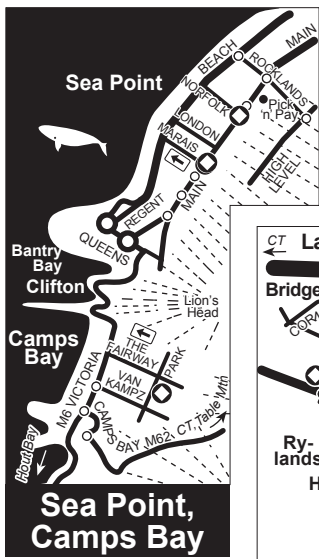

Key to detailed maps

(Maps distorted – use the general map above to judge distances)

To display your meeting accurately, please send the Western Cape address meetings list person the full address details at website@na.org.za. GPS co-ordinates welcome.

Cape Town Central

Sea Point, Camps Bay

Bonteheuwel, Bridgetown, Gatesville, Manenberg

Woodstock, Observatory, Claremont

Athlone, Lansdowne

Westlake, Lakeside, Muizenberg, Kalk Bay, Fish Hoek

Tokai, Constantia, Wynberg, Southfield, Heathfield, Grassy Park

Hout Bay

Somerset West

Strandfontein, Mitchells Plain (Westridge, Lenteguur)