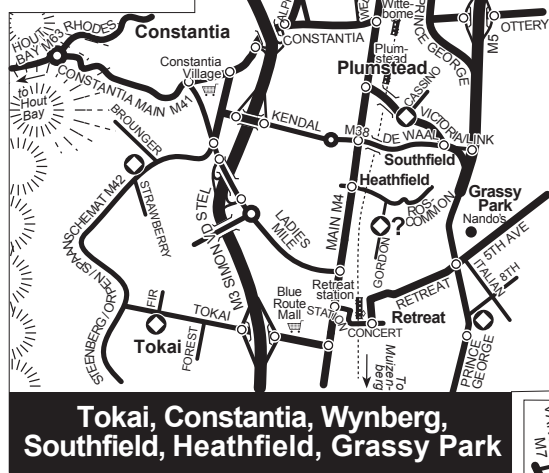

Key to detailed maps

(Maps distorted – use the general map above to judge distances)

To display your meeting accurately, please send the Western Cape address meetings list person the full address details at website@na.org.za. GPS co-ordinates welcome.

Cape Town Central

Sea Point, Camps Bay

Bonteheuwel, Bridgetown, Gatesville, Manenberg

Woodstock, Observatory, Claremont

Athlone, Lansdowne

Westlake, Lakeside, Muizenberg, Kalk Bay, Fish Hoek

Tokai, Constantia, Wynberg, Southfield, Heathfield, Grassy Park

Hout Bay

Somerset West

Strandfontein, Mitchells Plain (Westridge, Lenteguur)